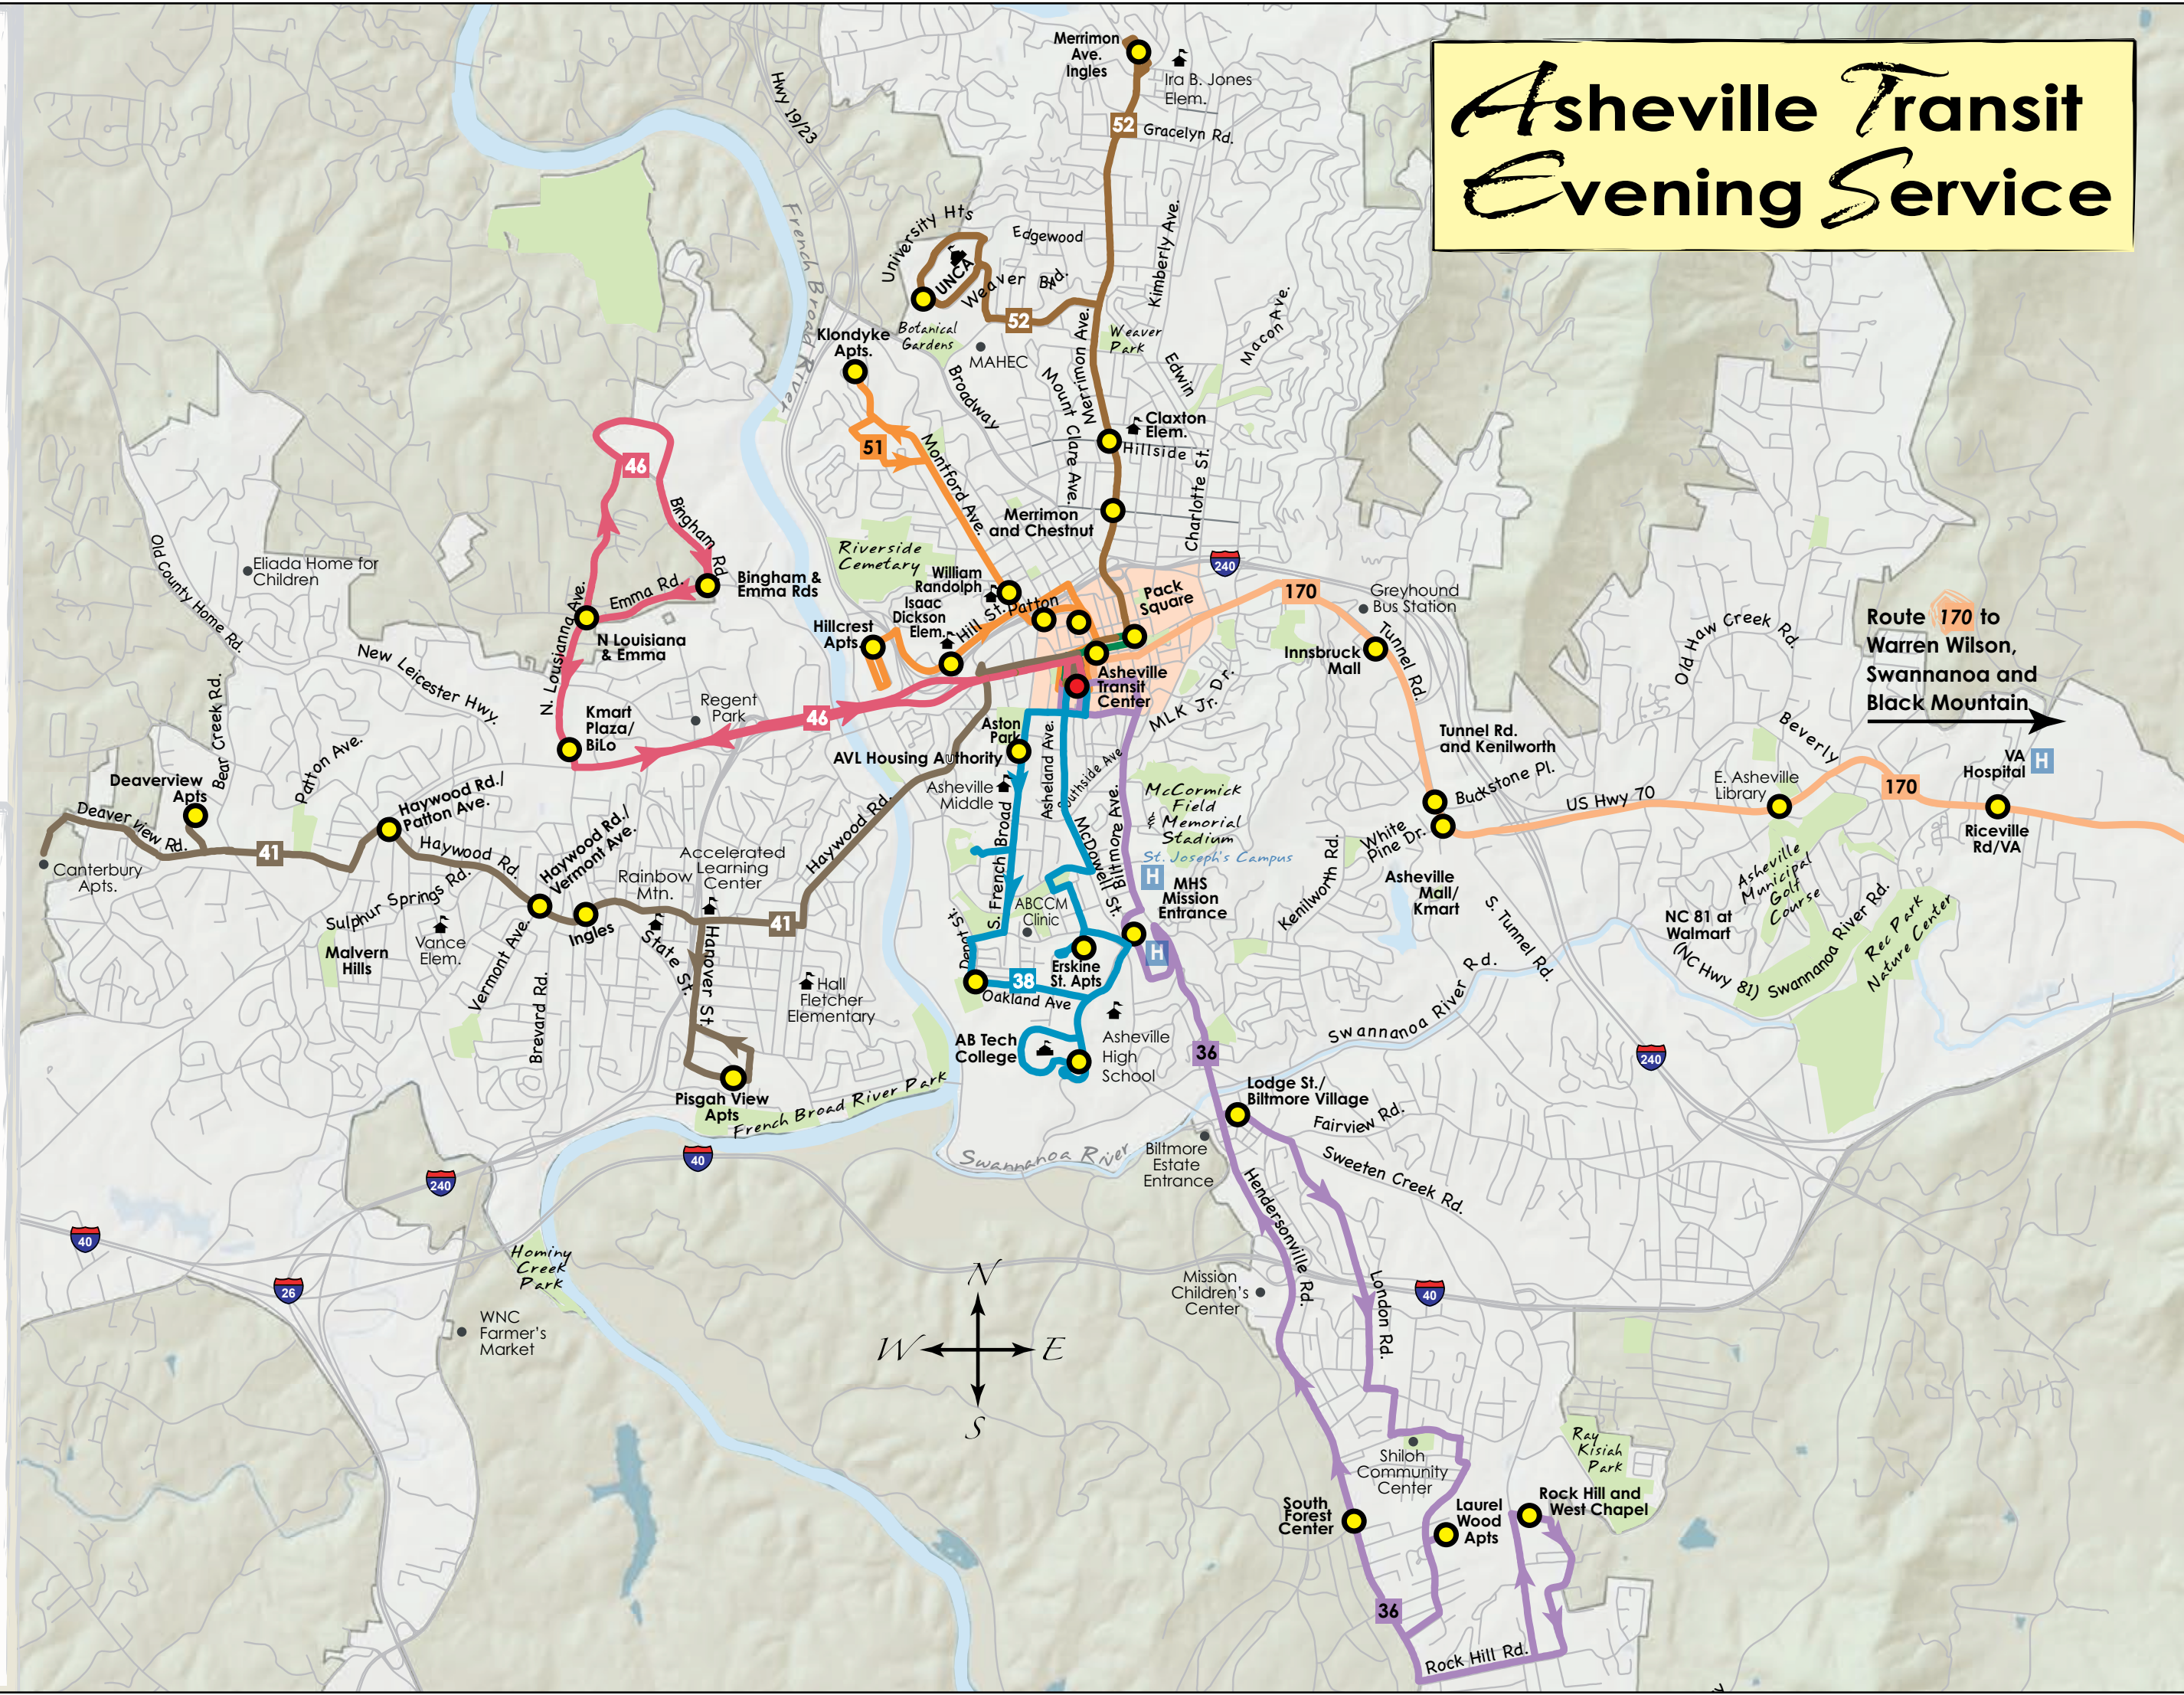

# Key

- Asheville Transit Center
- Major Stop (arrival time on schedule)
- Indicates Fare Free Zone downtown
- Point of Interest
- Hospital
- University/College
- School
- Only certain times of day

## Routes

- 38
- 170
- 51
- 170
- 36
- 170
- 170
- 170
- 36
- 36 38
- 170 52
- 52
- 170
- 170
- 41
- 51

## Towns and Neighborhoods

- Biltmore Village
- Black Mountain
- East Asheville
- Montford
- Oteen
- Swannanoa
- West Asheville

Copyright ©2006, 2010, 2011  
 Asheville Transit  
 Design by:  
 Paula Bishop of Bishop Design  
 Revisions by: Courtney Tiberio

# Asheville Transit Evening Service

Route 170 to Warren Wilson, Swannanoa and Black Mountain