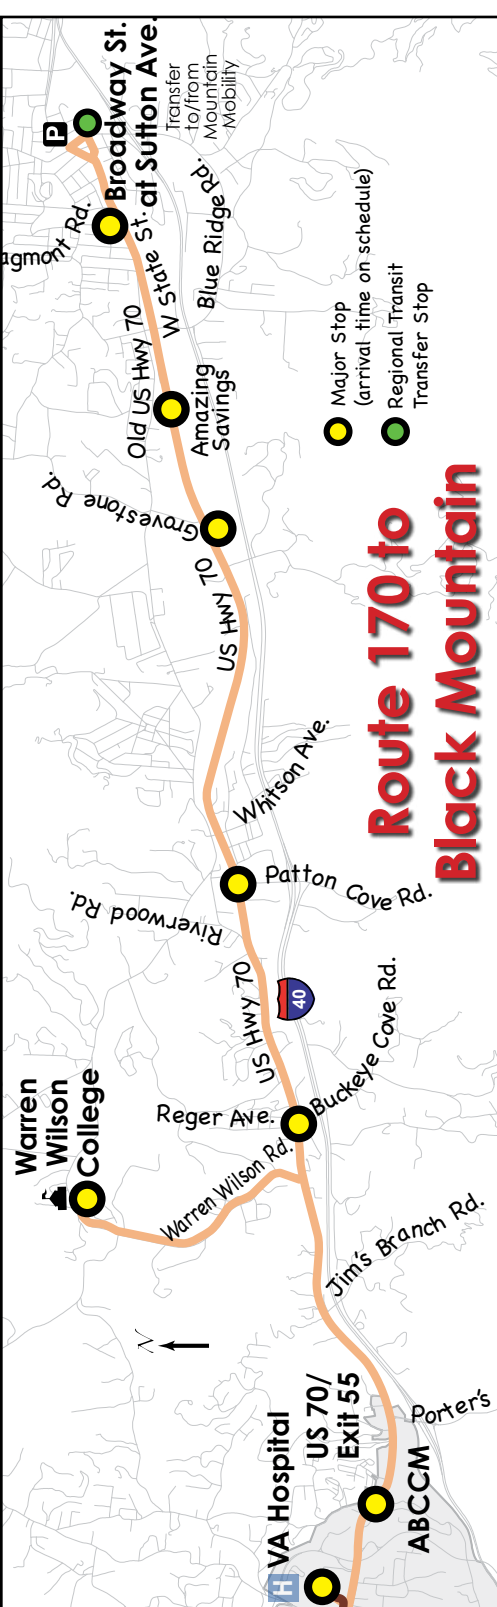

ROUTE 170 - BLACK MOUNTAIN

EASTBOUND Asheville to Black Mountain

	Transit Center Cox Ave.	Patton Ave. at Pritchard Park	Tunnel Rd. at White Pine Dr. (Mall)	Tunnel Rd. at Gov. View Rd.	US-70 at ABCCM	Warren Wilson College	US-70 at Buckeye Cove Rd.	US-70 at Patton Cove Rd.	Swannanoa US-70 at Grove-Stone Rd.	Black Mountain US-70 at Amazing Savings	Black Mountain W State St. at Cragmont Rd.	Arrive Transit Center NC-9 at Sulton Ave. PARK-N-RIDE
Mon-Fri	6:00a	6:01a	6:09a	6:12a	6:16a	--	6:18a	6:20a	6:24a	6:25a	6:27a	6:29a
	7:00a	7:01a	7:09a	7:12a	7:16a	--	7:18a	7:20a	7:24a	7:25a	7:27a	7:29a
Sat. Only	7:00a	7:01a	7:09a	7:12a	7:16a	--	7:18a	7:20a	7:24a	7:25a	7:27a	7:29a
Mon-Sat	12:00p	12:01p	12:09p	12:12p	12:16p	12:26p	12:29p	12:31p	12:35p	12:36p	12:38p	12:40p
Sat Only	2:00p	2:01p	2:09p	2:12p	2:16p	2:26p	2:29p	2:31p	2:35p	2:36p	2:38p	2:40p
Mon-Sat	4:00p	4:01p	4:09p	4:12p	4:16p	4:26p	--	--	--	--	--	--
	5:00p	5:01p	5:09p	5:12p	5:16p	5:26p	--	--	--	--	--	--
	6:00p	6:01p	6:09p	6:12p	6:16p	6:26p	--	--	--	--	--	--
	7:00p	7:01p	7:09p	7:12p	7:16p	7:26p	7:29	7:31	7:35	7:36	7:38	7:40
	9:00p	9:01p	9:09p	9:12p	9:16p	9:26p	--	--	--	--	--	--
Fri-Sat	10:00p	10:01p	10:09p	10:12p	10:16p	10:26p	--	--	--	--	--	--
Only	11:00p	11:01p	11:09p	11:12p	11:16p	11:26p	--	--	--	--	--	--
	12:00a	12:01a	12:09a	12:12a	12:16a	12:26a	--	--	--	--	--	--

WESTBOUND Black Mountain to Asheville

	Black Mountain Depart NC-9 at Sulton Ave. PARK-N-RIDE	W. State St. at Cragmont Rd.	US-70 at Amazing Savings	US-70 at Grove-Stone Rd.	US-70 at Patton Cove Rd.	Swannanoa US-70 at Reger Ave. (Art Space Sch)	Warren Wilson College	US-70 at ABCCM	Tunnel Rd. at Avon Rd. (Library)	Tunnel Rd. at Buckstone Pl. (Mall)	College St. at Pritchard Park	Arrive Transit Center at Cox Ave.
Mon-Fri	6:40a	6:41a	6:44a	6:45a	6:48a	6:52a	--	6:54a	6:59a	7:03a	7:13a	7:20a
	7:51a	7:52a	7:55a	7:56a	7:59a	8:03a	8:15a	8:20a	8:25a	8:29a	8:39a	8:46a
Sat Only	7:40a	7:41a	7:44a	7:45a	7:48a	7:52a	--	7:54a	7:59a	8:03a	8:13a	8:20a
Mon-Sat	12:51p	12:52p	12:55p	12:56p	12:59p	1:03p	1:15p	1:20p	1:25p	1:29p	1:39p	1:46p
Sat Only	2:51p	2:52p	2:55p	2:56p	2:59p	3:03p	3:15p	3:20p	3:25p	3:29p	3:39p	3:46p
Mon-Sat	--	--	--	--	--	--	4:26p	4:31p	4:36p	4:40p	4:50p	4:57p
	--	--	--	--	--	--	5:26p	5:31p	5:36p	5:40p	5:50p	5:57p
	--	--	--	--	--	--	6:26p	6:31p	6:36p	6:40p	6:50p	6:57p
	--	--	--	--	--	--	8:15p	8:20p	8:25p	8:29p	8:39p	8:46p
	--