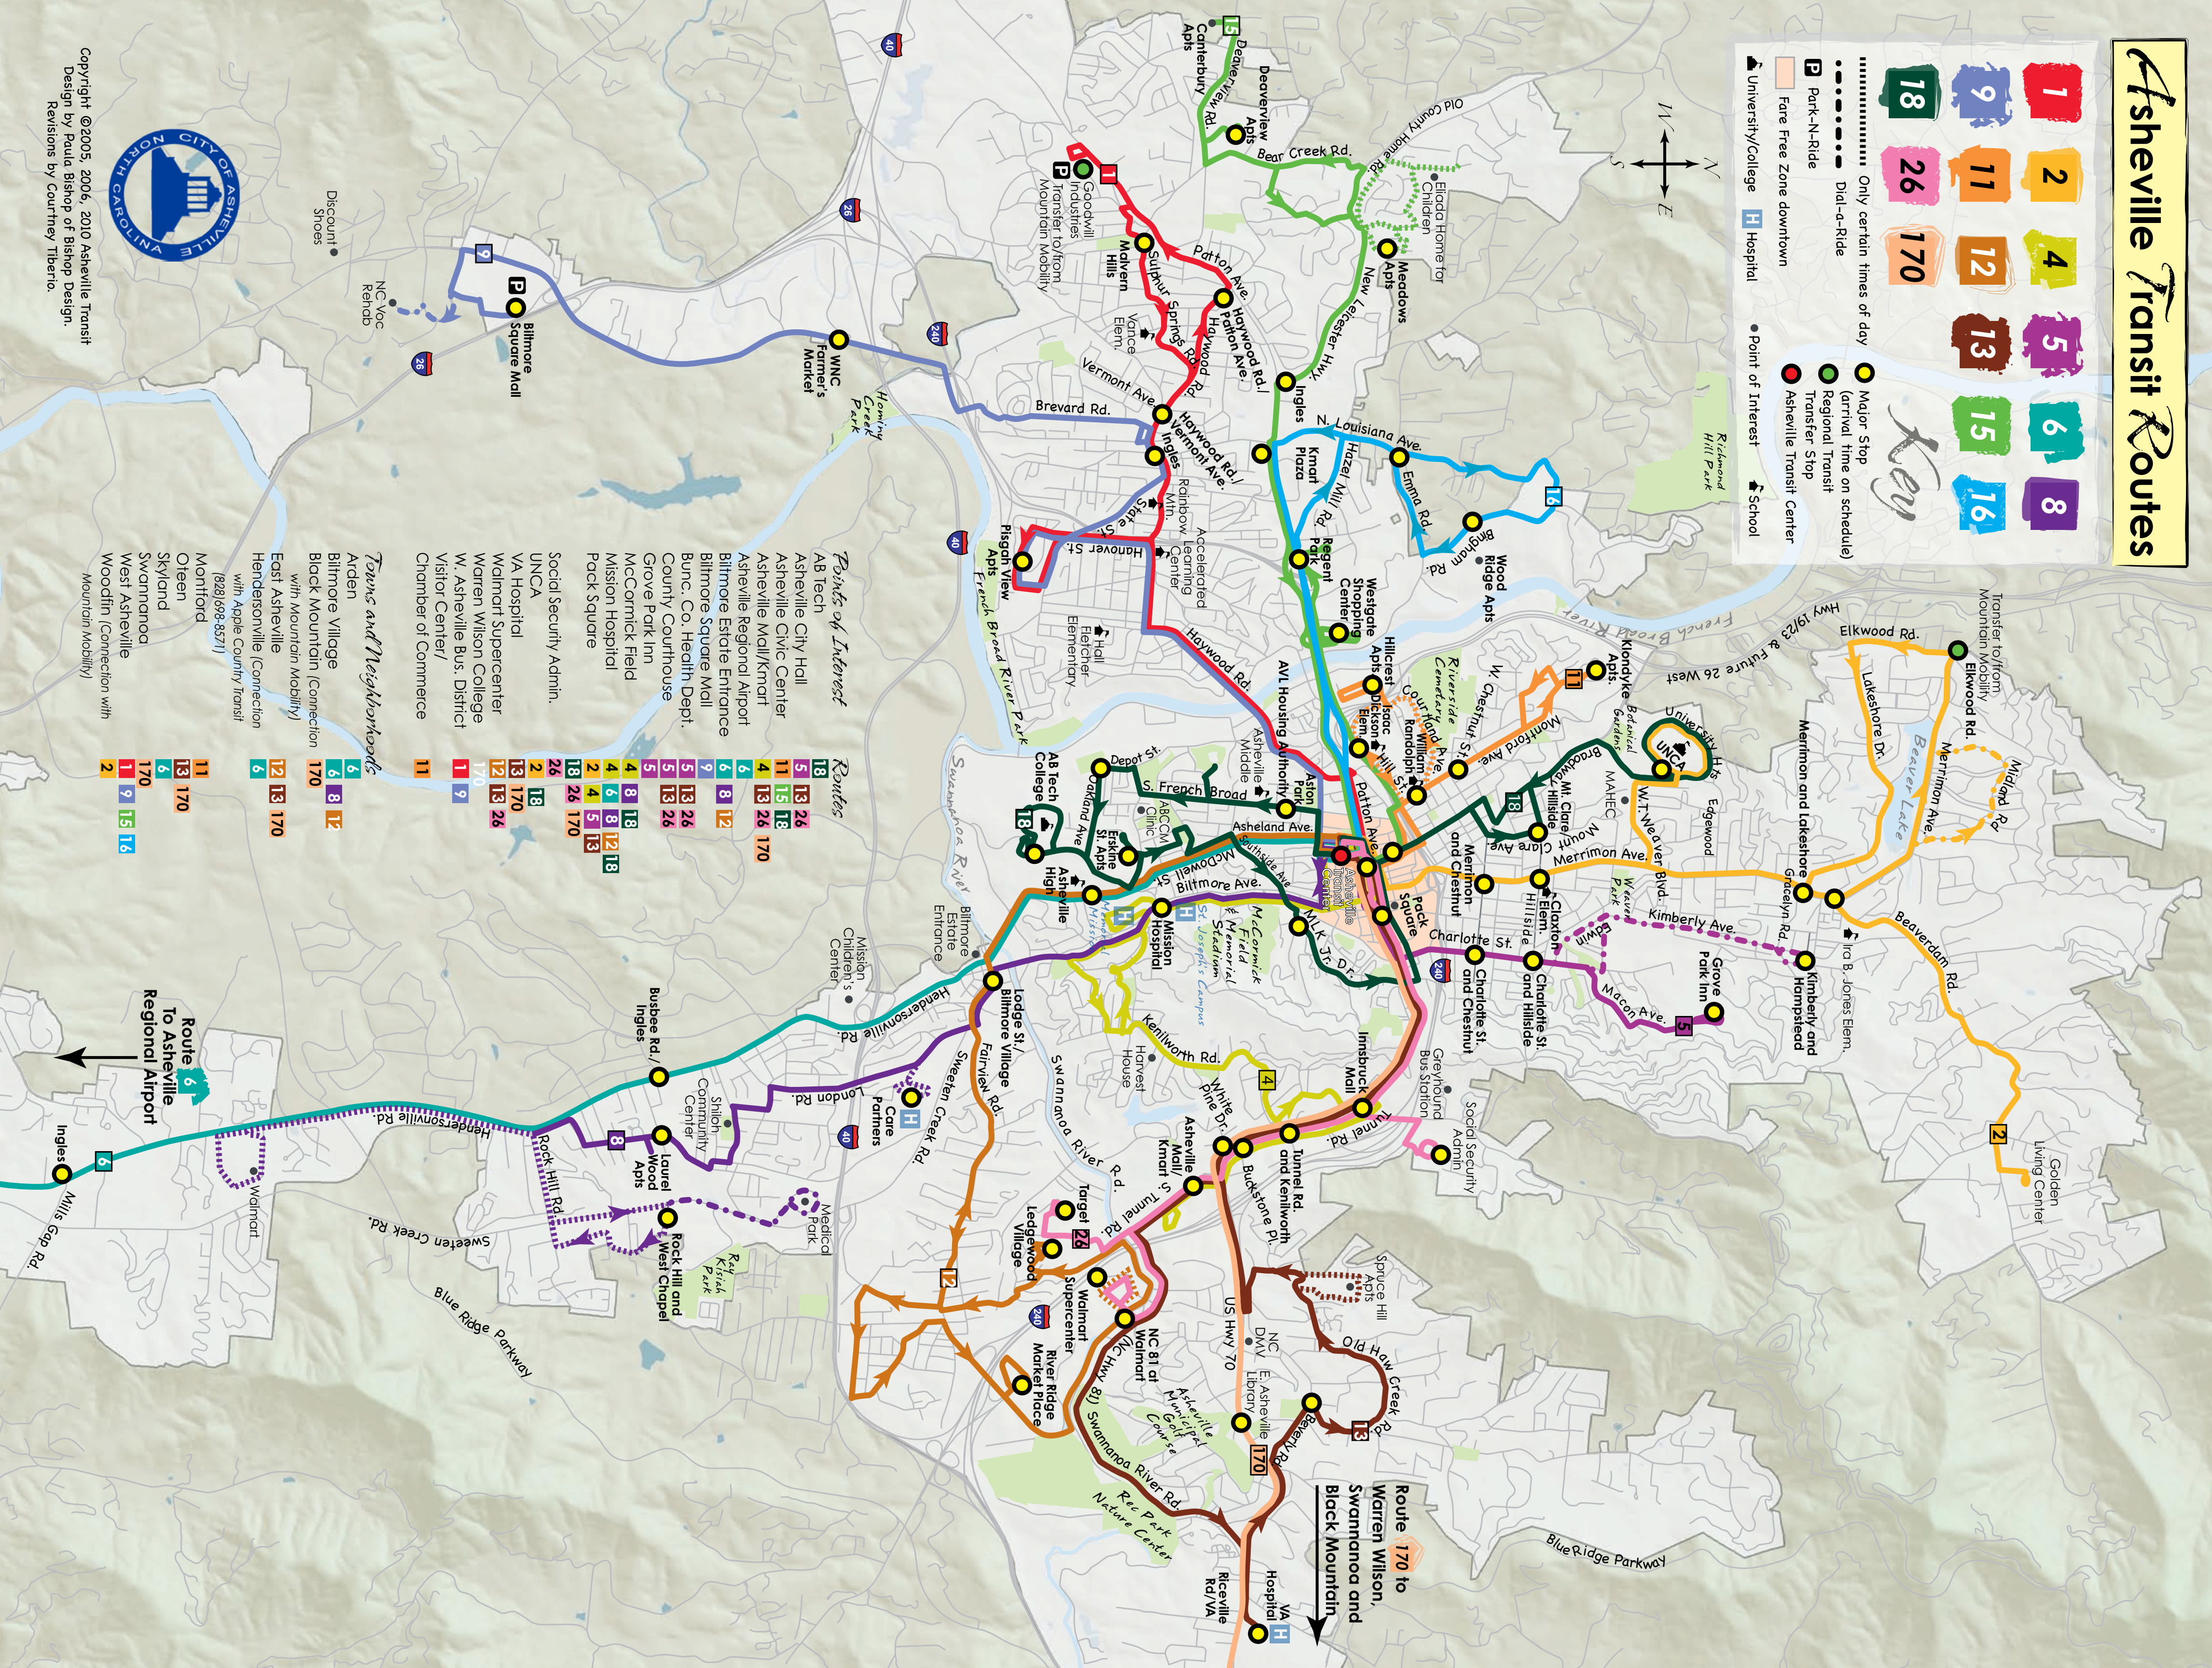

Asheville Transit Routes

Key

- 1 2 4 5 6 8
 - 9 11 12 13 15 16
 - 18 26 170
- Major Stop (arrival time on schedule)
● Regional Transit Transfer Stop
● Asheville Transit Center
P Park-N-Ride
F Fare Free Zone downtown
U University/College H Hospital ● Point of Interest ▲ School

- Points of Interest**
- AB Tech
 - Asheville City Hall
 - Asheville Civic Center
 - Asheville Mall/Kmart
 - Asheville Regional Airport
 - Biltmore Estate Entrance
 - Biltmore Square Mall
 - Bunc. Co. Health Dept.
 - County Courthouse
 - Grove Park Inn
 - McCormick Field
 - Mission Hospital
 - Pack Square
 - Social Security Admin.
 - UNCA
 - VA Hospital
 - Walmart Supercenter
 - Warren Wilson College
 - W. Asheville Bus. District
 - Visitor Center/Chamber of Commerce

- Routes**
- 18 13 26
 - 11 15 18
 - 4 13 26 170
 - 6 8 12
 - 5 13 26
 - 5 13 26
 - 4 8 18
 - 4 4 8 12 18
 - 2 4 5 13
 - 18 26 170
 - 2 18
 - 13 170
 - 12 13 26
 - 170
 - 7 9
 - 11

Towns and Neighborhoods

ROUTE 4 KENILWORTH/ASHEVILLE MALL

Leave Transit Center	Mission Hospital	Innsbruck Mall	Asheville Mall	Tunnel Road & K'worth	Mission Hospital	Arrive Transit Center
WEEKDAYS & SATURDAY						
6:00a	6:06a	6:20a	6:30a	6:40a	6:45a	6:56a
Every Hour Until						
6:00p	6:06p	6:20p	6:30p	6:40p	6:45p	6:56p