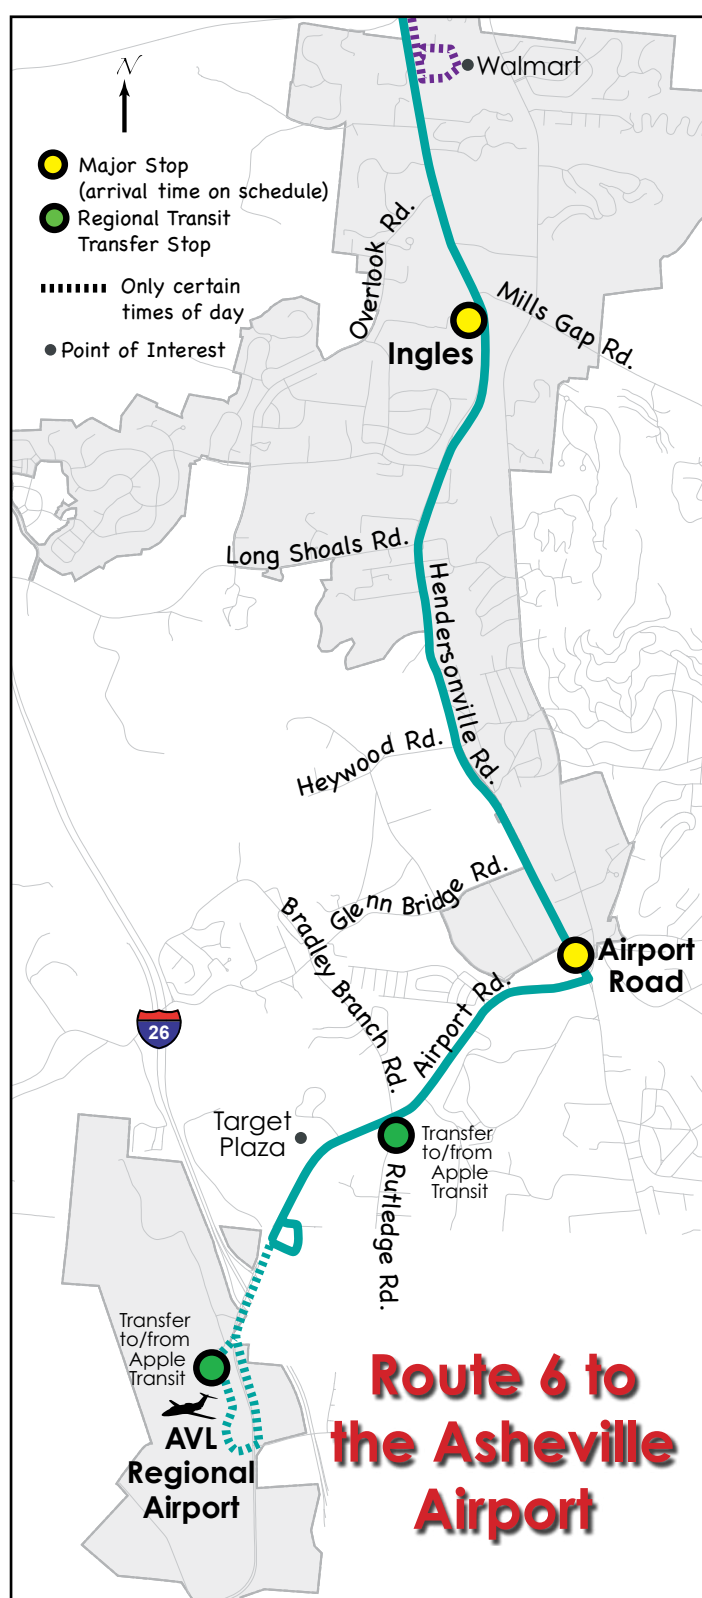

ROUTE 170 - BLACK MOUNTAIN

EASTBOUND Asheville to Black Mountain

	Transit Center Cox Ave.	Patton Ave. at Pritchard Park	Tunnel Rd. at White Pine Dr. (Mall)	Tunnel Rd. at Gov. View Rd.	US-70 at ABCCM	Warren Wilson College	US-70 at Buckeye Cove Rd.	US-70 at Patton Cove Rd.	Swannanoa US-70 at Grove-Stone Rd.	Black Mountain US-70 at Amazing Savings	Black Mountain W State St. at Cragmont Rd.	Arrive Transit Center NC-9 at Sulton Ave. PARK-N-RIDE
Mon-Fri	6:00a	6:01a	6:09a	6:12a	6:16a	--	6:18a	6:20a	6:24a	6:25a	6:27a	6:29a
	7:00a	7:01a	7:09a	7:12a	7:16a	--	7:18a	7:20a	7:24a	7:25a	7:27a	7:29a
Sat. Only	7:00a	7:01a	7:09a	7:12a	7:16a	--	7:18a	7:20a	7:24a	7:25a	7:27a	7:29a
Mon-Sat	12:00p	12:01p	12:09p	12:12p	12:16p	12:26p	12:29p	12:31p	12:35p	12:36p	12:38p	12:40p
Sat Only	2:00p	2:01p	2:09p	2:12p	2:16p	2:26p	2:29p	2:31p	2:35p	2:36p	2:38p	2:40p
Mon-Sat	4:00p	4:01p	4:09p	4:12p	4:16p	4:26p	--	--	--	--	--	--
	5:00p	5:01p	5:09p	5:12p	5:16p	5:26p	--	--	--	--	--	--
	6:00p	6:01p	6:09p	6:12p	6:16p	6:26p	--	--	--	--	--	--
	7:00p	7:01p	7:09p	7:12p	7:16p	7:26p	7:29	7:31	7:35	7:36	7:38	7:40
	9:00p	9:01p	9:09p	9:12p	9:16p	9:26p	--	--	--	--	--	--
Fri-Sat	10:00p	10:01p	10:09p	10:12p	10:16p	10:26p	--	--	--	--	--	--
Only	11:00p	11:01p	11:09p	11:12p	11:16p	11:26p	--	--	--	--	--	--
	12:00a	12:01a	12:09a	12:12a	12:16a	12:26a	--	--	--	--	--	--

WESTBOUND Black Mountain to Asheville

	Black Mountain Depart NC-9 at Sulton Ave. PARK-N-RIDE	W. State St. at Cragmont Rd.	US-70 at Amazing Savings	US-70 at Grove-Stone Rd.	US-70 at Patton Cove Rd.	Swannanoa US-70 at Reger Ave. (Art Space Sch)	Warren Wilson College	US-70 at ABCCM	Tunnel Rd. at Avon Rd. (Library)	Tunnel Rd. at Buckstone Pl. (Mall)	College St. at Pritchard Park	Arrive Transit Center at Cox Ave.
Mon-Fri	6:40a	6:41a	6:44a	6:45a	6:48a	6:52a	--	6:54a	6:59a	7:03a	7:13a	7:20a
	7:51a	7:52a	7:55a	7:56a	7:59a	8:03a	8:15a	8:20a	8:25a	8:29a	8:39a	8:46a
Sat Only	7:40a	7:41a	7:44a	7:45a	7:48a	7:52a	--	7:54a	7:59a	8:03a	8:13a	8:20a
Mon-Sat	12:51p	12:52p	12:55p	12:56p	12:59p	1:03p	1:15p	1:20p	1:25p	1:29p	1:39p	1:46p
Sat Only	2:51p	2:52p	2:55p	2:56p	2:59p	3:03p	3:15p	3:20p	3:25p	3:29p	3:39p	3:46p
Mon-Sat	--	--	--	--	--	--	4:26p	4:31p	4:36p	4:40p	4:50p	4:57p
	--	--	--	--	--	--	5:26p	5:31p	5:36p	5:40p	5:50p	5:57p
	--	--	--	--	--	--	6:26p	6:31p	6:36p	6:40p	6:50p	6:57p
	--	--	--	--	--	--	8:15p	8:20p	8:25p	8:29p	8:39p	8:46p
	--